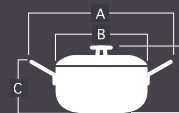

The dimensions listed in this catalogue are estimates and may differ from actual dimensions.